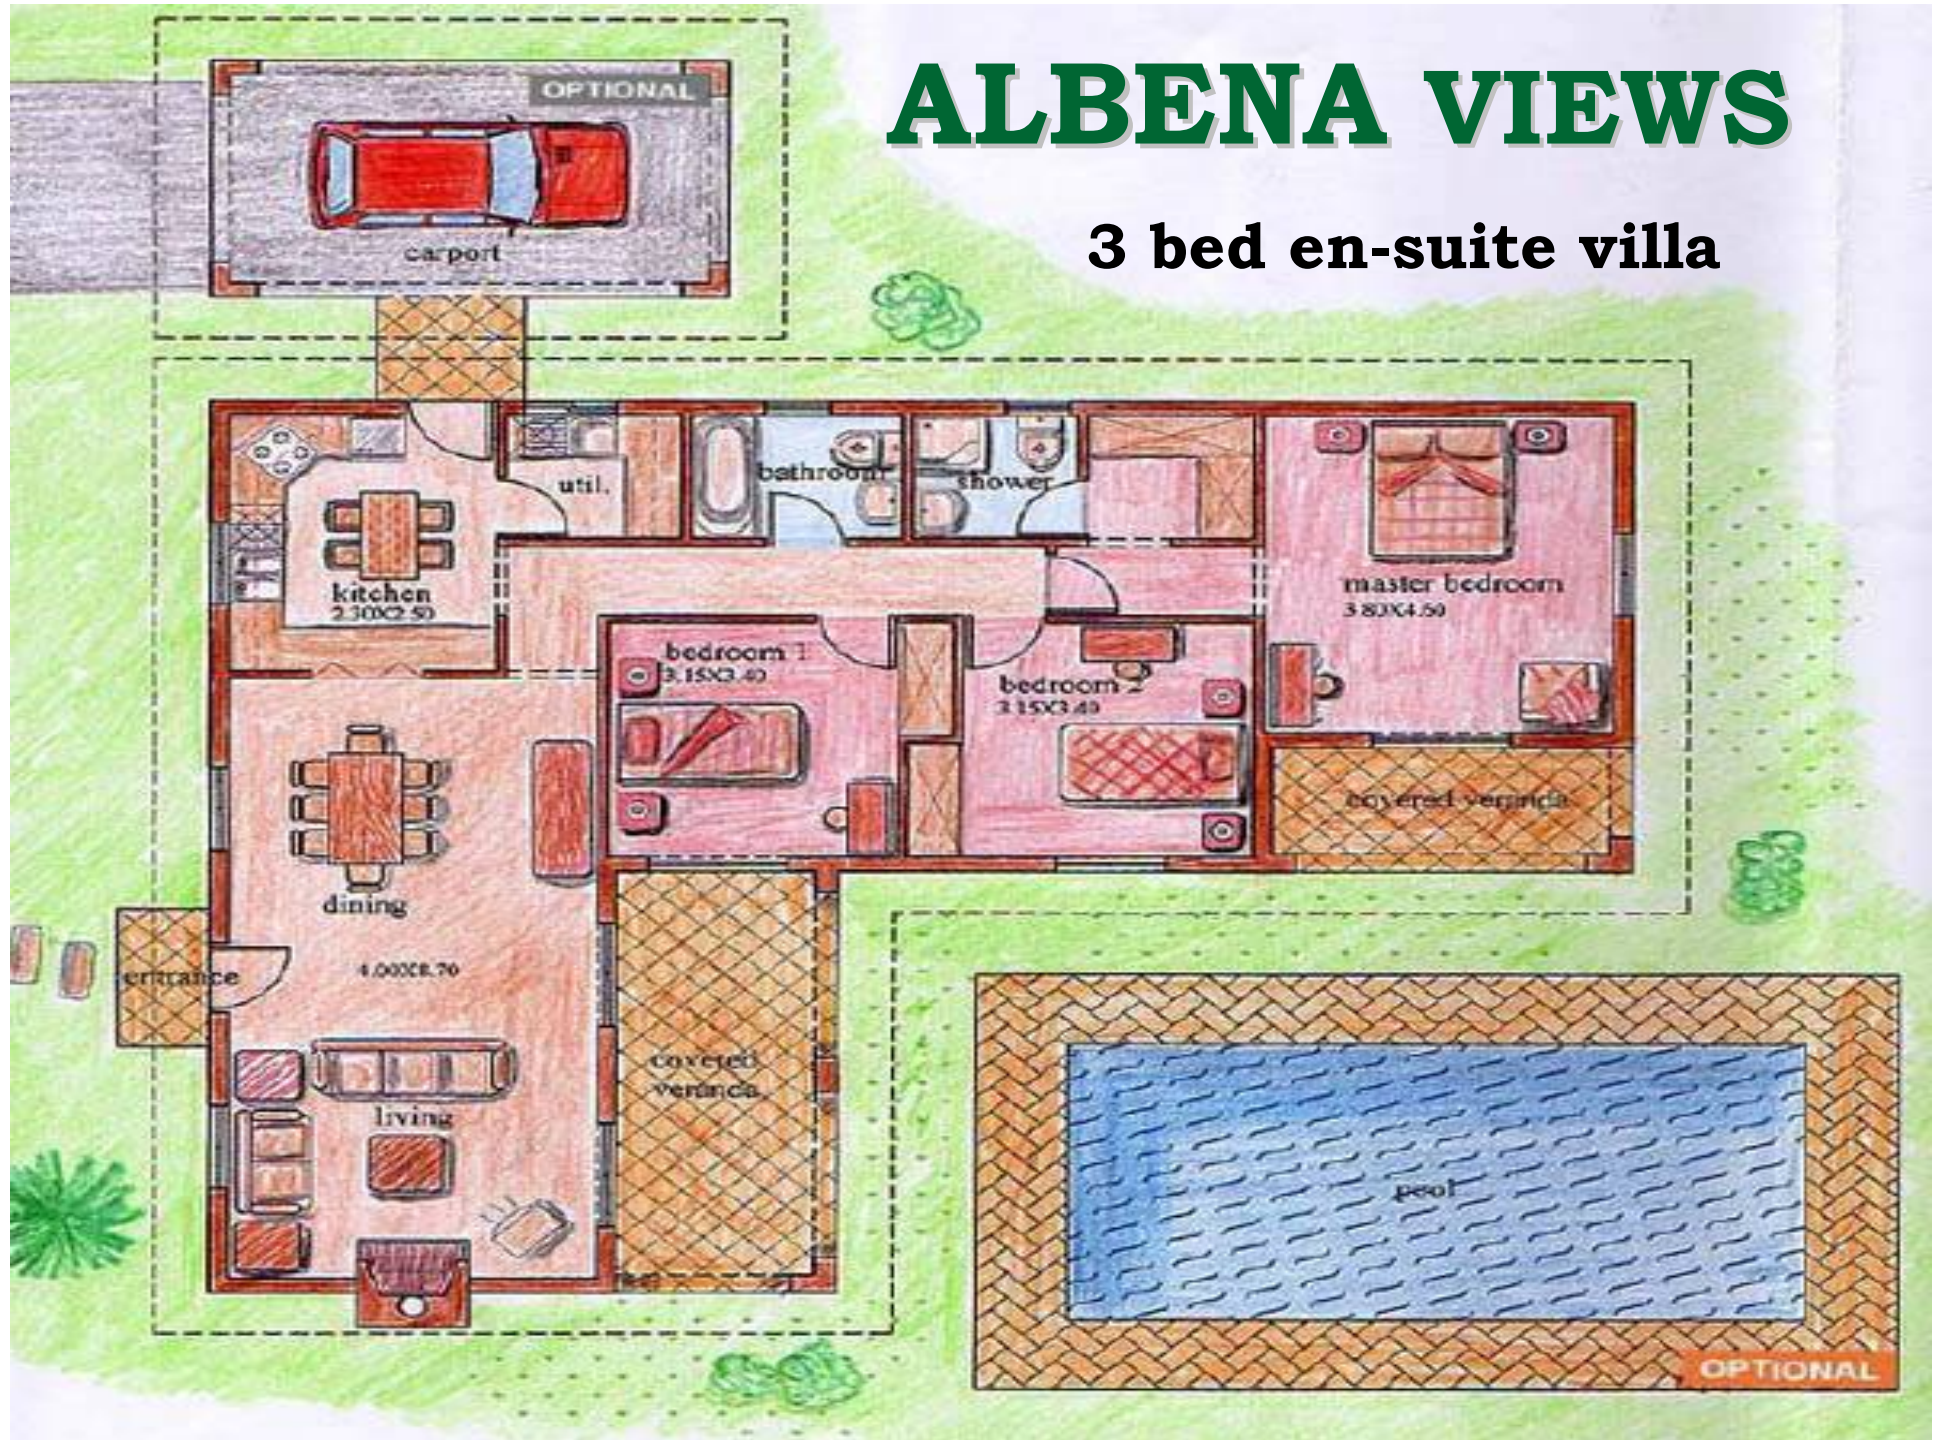

ALBENA VIEWS

3 bed en-suite villa

ALBENA VIEWS

- Gated estate with 6 bungalows
- Private swimming pool - optional
- Covered Parking - optional
- 2 or 3 en-suite beds
- **SPECIAL OFFER: Italian kitchen with a cooker included in the price**
- Choice of high quality finishes
- Delivery Date: 24 months from the signing of the preliminary contract
- Property maintenance
- Rental Services available

<u>Unit Breakdown</u>			
Type	Beds	Cov. Area sq.m.	Total Price In Euro
Bungalow	2	100 - 120	100,000 – 125,000
Bungalow	3	120 - 130	€ 125,000 - 135,000

Plot size: 300- sq.m. ; Prices depend on plot location and size
Prices include VAT 20%