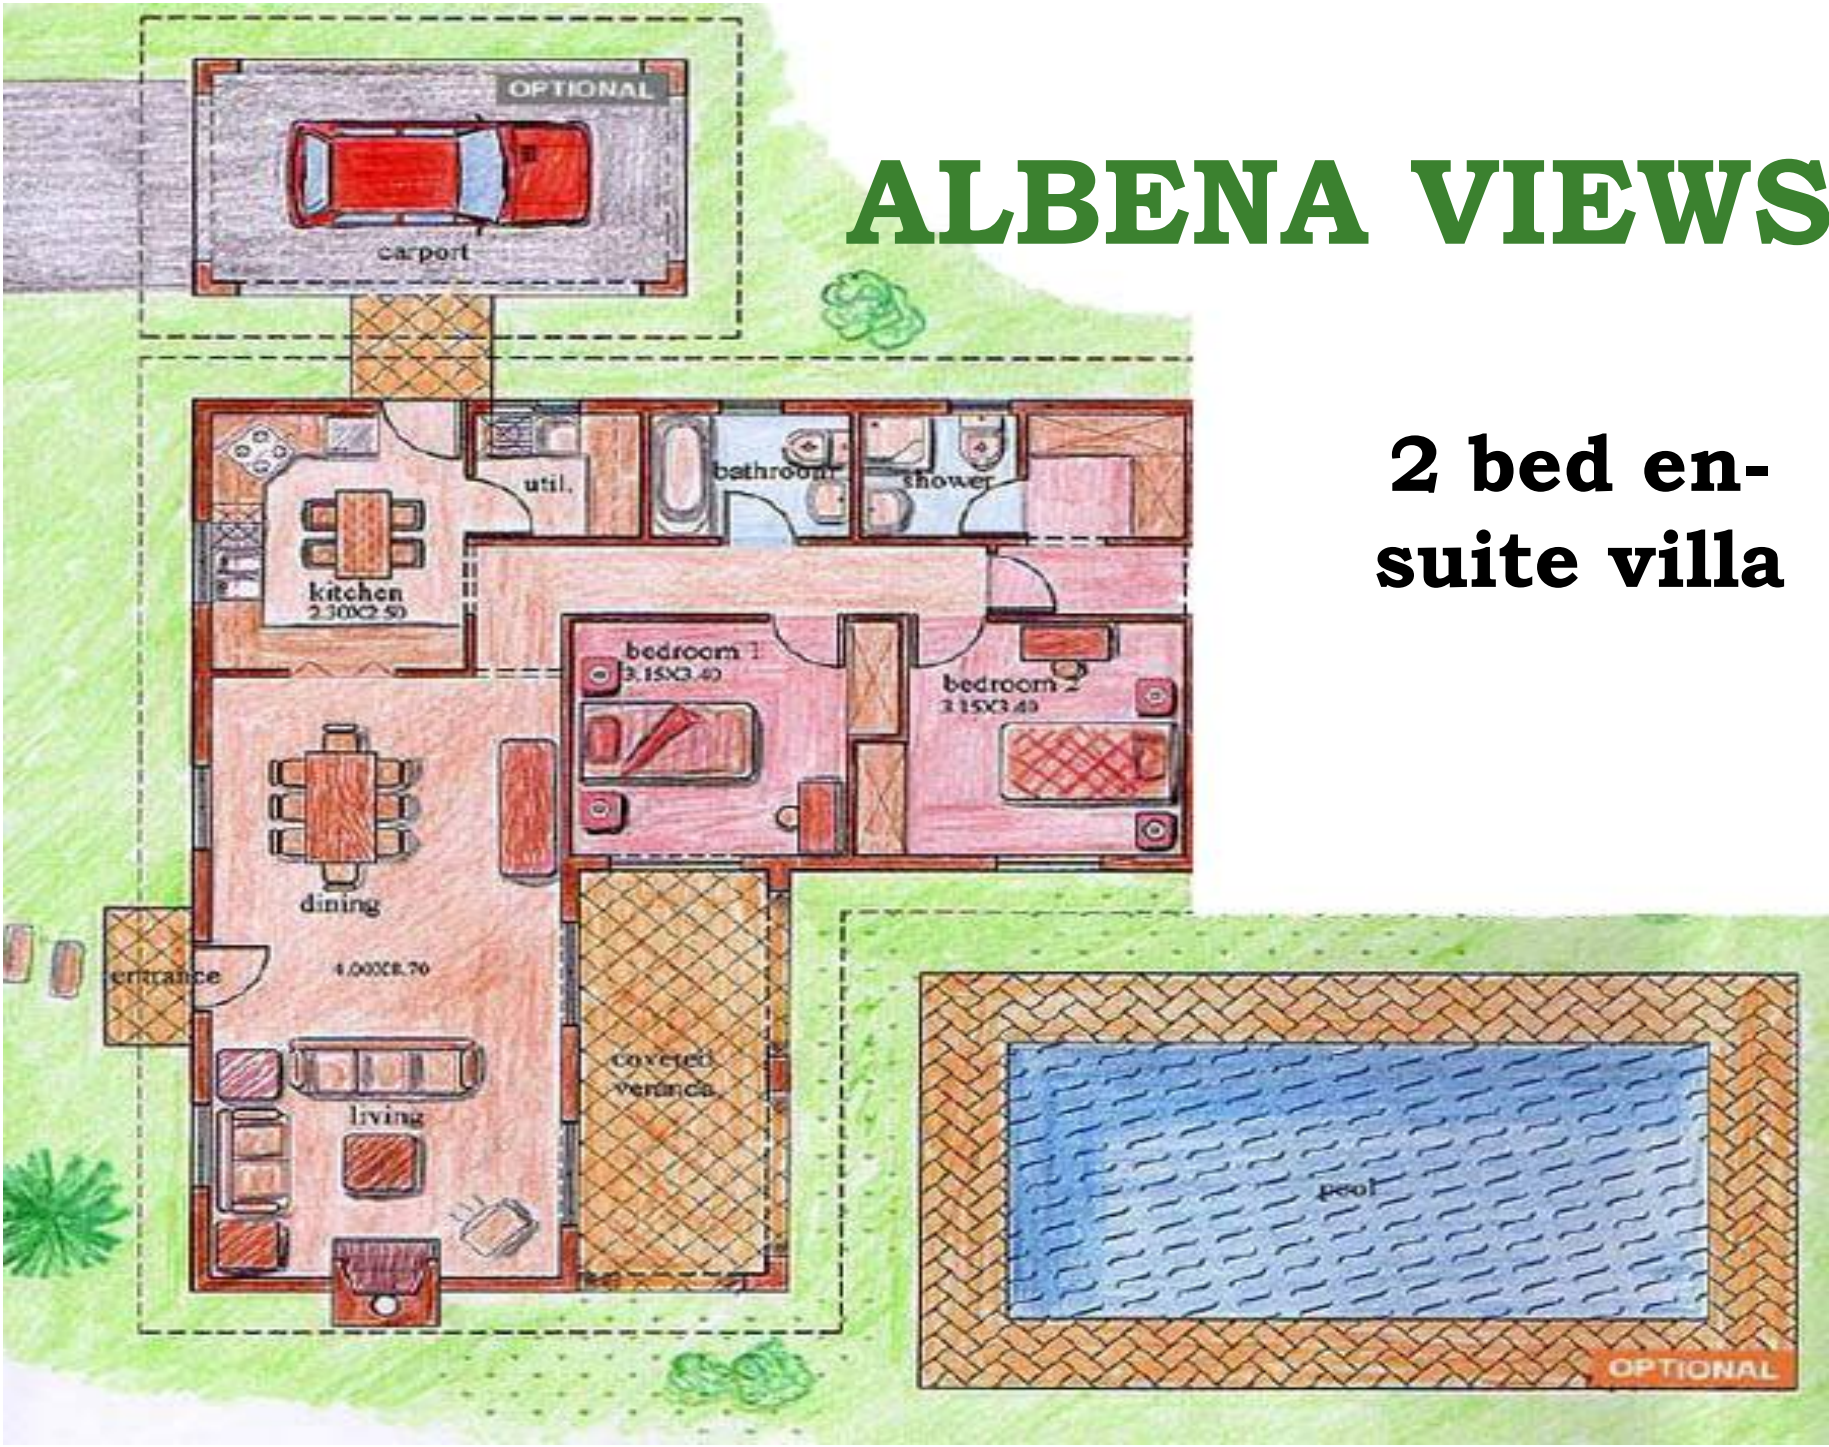

# ALBENA VIEWS

**Six (6) Bungalows with private swimming pools, 2 or 3 en suite bedrooms, L shape design, all in a gated estate, with parking, landscaped gardens, fascinating nature views ...**

**\* Similar project**

# ALBENA VIEWS

**2 bed en-suite villa**